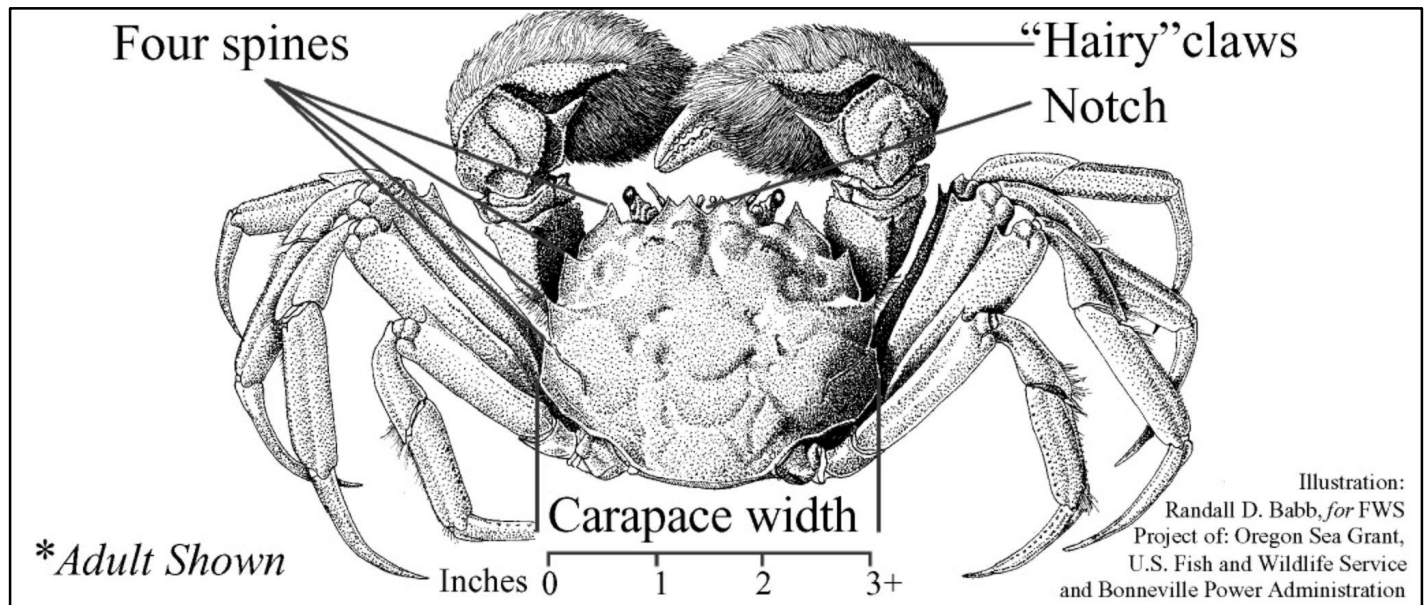

WANTED

Distinguishing characteristics:

- Presence in freshwater
- "Hairy" claws on adults
- Legs twice as long as carapace width
- Light brown to olive green in color
- Notch between eyes
- Four spines on carapace

DEAD not ALIVE

MITTEN CRAB

A NON-NATIVE SPECIES IN THE PACIFIC NORTHWEST

This crab recently entered the Columbia River system and may damage native species & habitat.
If found, please **do not** throw the crab back. Freeze specimen and contact the following: